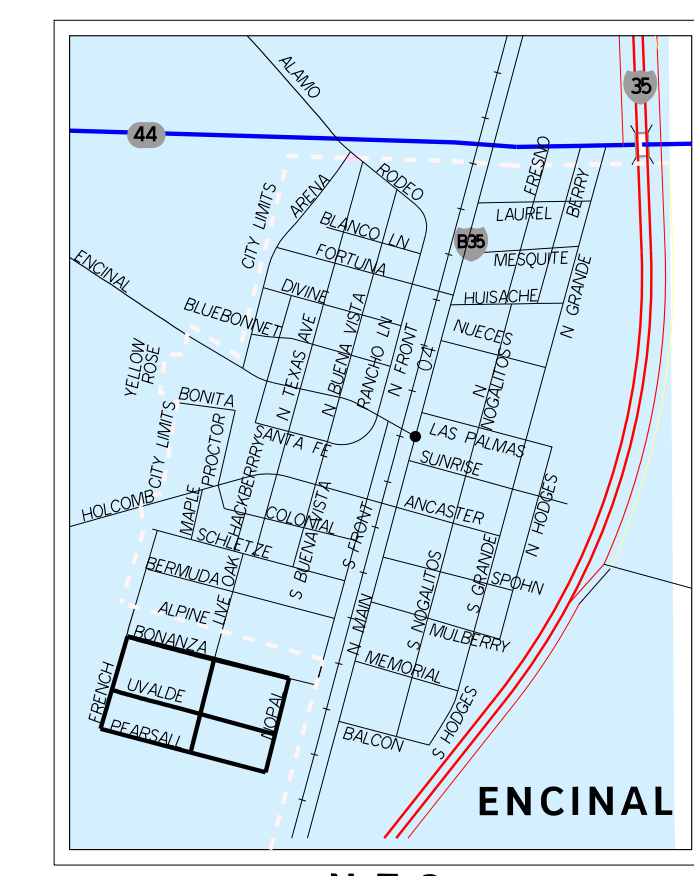

LA SALLE COUNTY TEXAS ROAD MAP

N.T.S.

N.T.S.

N.T.S.

N.T.S.

N.T.S.

La Salle County Precinct 1		La Salle County Precinct 2		La Salle County Precinct 3		La Salle County Precinct 4	
Road Name/Number	Miles	Road Name/Number	Miles	Road Name/Number	Miles	Road Name/Number	Miles
A. Gonzales	0.623	1st St	0.063	Allerkamp	7.166	Austin	0.271
Avant	1.001	2nd St	0.070	Arturo Gonzales	0.034	Beaton Rd	2.012
Avoyt	0.289	3rd St	0.049	Cameron	14.925	Broken Arrow	0.148
Avyla	3.901	Albert Martin	6.139	Cameron (McMullen)	3.499	Brown	1.991
Bellview	0.386	Bonanza	0.217	Catarinas	0.419	Castro	0.936
Carroll	5.467	Cemetery AW	0.443	Dable	1.701	Cemetery -Private	0.534
Carroll	0.250	Chapman Ranch Rd	1.301	Holland Dam	3.455	Calderas	0.118
Cibola	0.140	Childers	0.158	Huddleston	0.075	County Road 103	0.150
County line	3.735	Cochina	6.122	La Moto	5.625	County Road 104	0.130
County Road 101	0.065	Coquite	18.074	Los Cuernos	2.040	County Road 401	0.070
Daniels	1.395	Crisp	1.284	Los Mueces	11.024	Dallas	0.195
Deport	0.192	Encinal	0.416	Martinez	0.365	Des Moines	0.411
Falsette	7.317	French	0.167	Martinez	0.106	Dirty Shame	1.757
Freddie Capps	1.834	Johnson Rd	1.051	Old Fowlerton	2.146	El Jardin	5.995
Freddie Capps	9.093	Jordan	2.008	Thames	0.104	Far Worth	0.140
Grant	0.484	Junction	0.194	Velasquez	0.102	Franklin	1.013
Harvey Smith	3.492	Kraeger	3.123	Total Miles =	42.789	Galveston	0.101
Johnson Ranch	4.990	Live Oak S	0.169			Gray	0.592
Line Star	0.756	Magdalena	0.270			Guadalupe	0.232
Miller	0.749	Nopal	0.171			Guerrero	0.144
Moffatt	0.432	Pearall	0.216			Hamilton	0.307
Mudd	2.433	Railroad St	0.152			Hidalgo	0.145
Paine	3.220	Swanwick	3.276			Hipes	5.872
Orchoa	0.277	Uvalde	0.217			Horton Ave	0.058
Sanchez	0.991	Total Miles =	46.225			Houston	0.170
Solo Rd	1.463		20.43%			Huddleston	0.401
Stevenson	1.652					Indiana	0.420
Valley Wells	8.388					Indianola RR Rd	2.152
Veisler	1.352					Inman	0.229
Yeager	0.114					Irvin Rd	2.931
Total Miles =	29.30%					Jackson	0.175