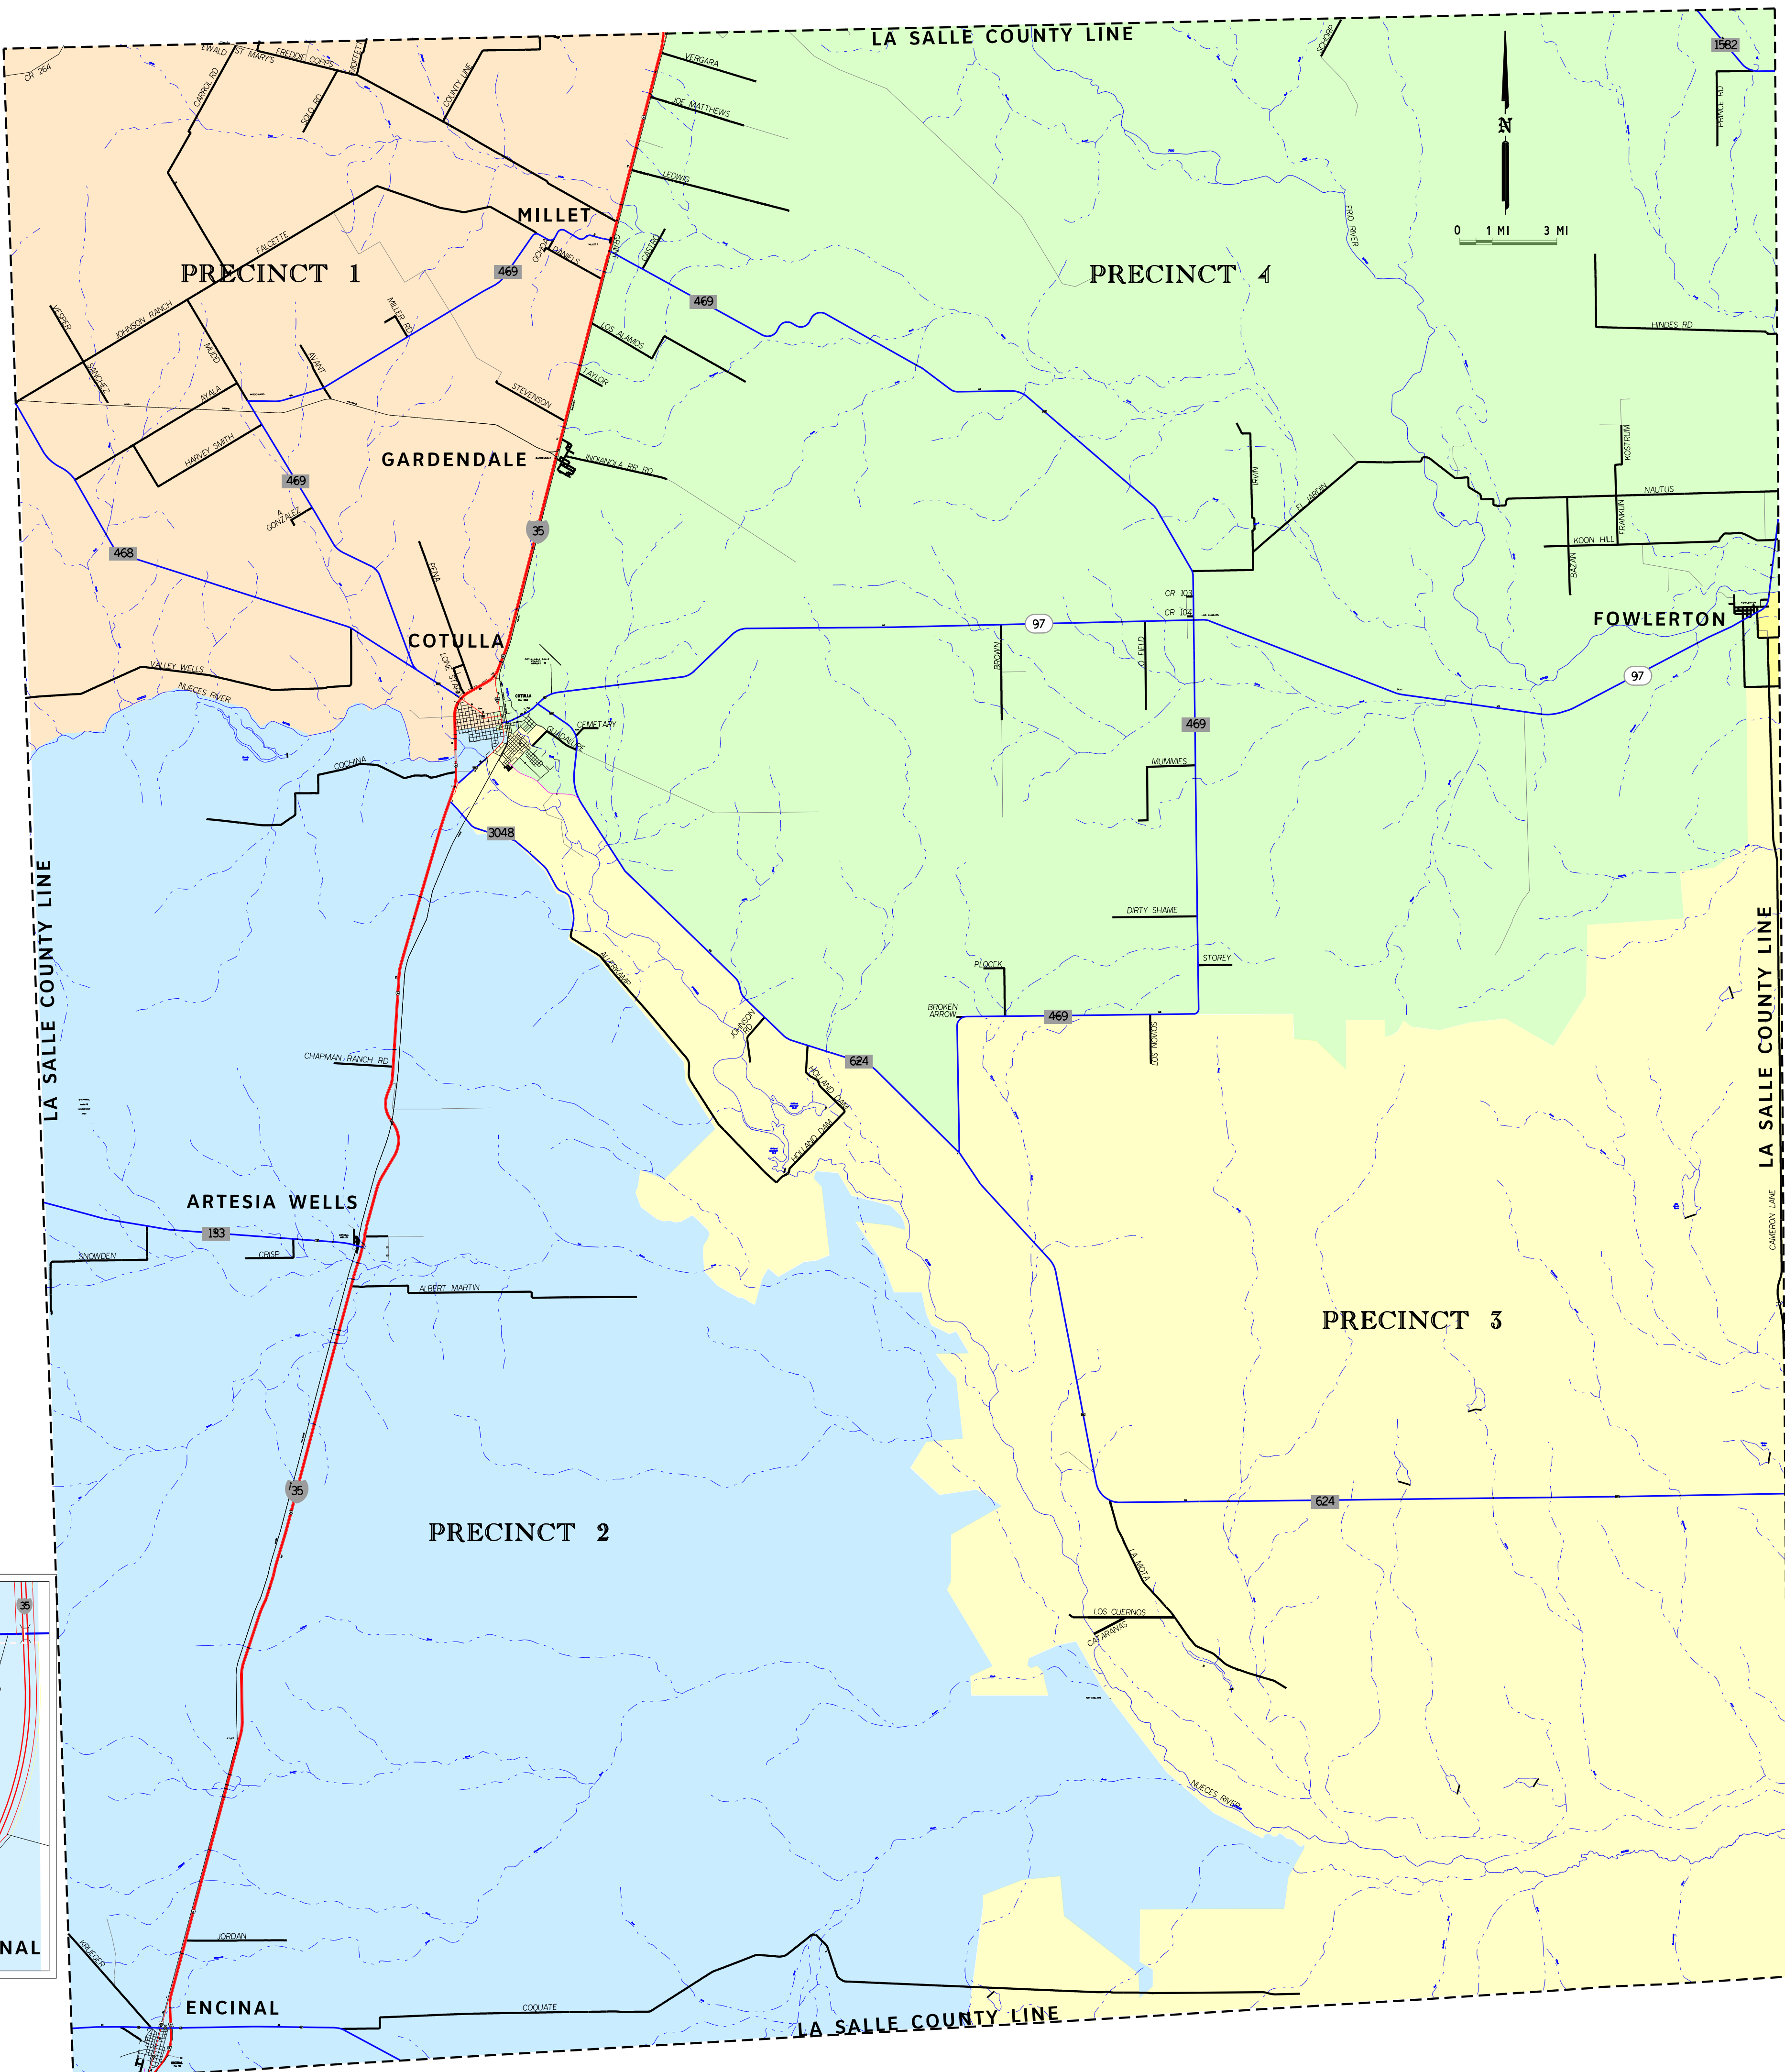

LA SALLE COUNTY TEXAS ROAD MAP

N.T.S.

N.T.S.

N.T.S.

N.T.S.

N.T.S.

La Salle County Precinct 1		La Salle County Precinct 2		La Salle County Precinct 3		La Salle County Precinct 4	
Road Name/Number	Miles	Road Name/Number	Miles	Road Name/Number	Miles	Road Name/Number	Miles
A. Gonzales	0.623	1st St	0.063	Allerkamp	7.166	Austin	0.271
Avant	1.001	2nd St	0.070	Arturo Gonzales	0.034	Beaton Rd	2.012
Avoyt	0.289	3rd St	0.049	Cameron	14.925	Broken Arrow	0.148
Avyla	3.901	Albert Martin	6.139	Cameron (McMullen)	3.499	Brown	1.991
Bellview	0.386	Bonanza	0.217	Catarinas	0.419	Castro	0.936
Carroll	5.467	Cemetery AW	0.443	Dable	1.701	Cemetery -Private	0.534
Carroll	0.250	Chapman Ranch Rd	1.301	Holland Dam	3.455	Calderas	0.118
Cibola	0.140	Childers	0.158	Huddleston	0.075	County Road 103	0.150
County line	3.735	Cochina	6.122	La Moto	5.625	County Road 104	0.130
County Road 101	0.065	Coquite	18.074	Los Cuernos	2.040	County Road 401	0.070
Daniels	1.395	Crisp	1.284	Los Mueces	11.024	Dallas	0.195
Deport	0.192	Encinal	0.416	Martinez	0.365	Des Moines	0.411
Falsette	7.317	French	0.167	Martinez	0.106	Dirty Shame	1.757
Freddie Capps	1.834	Johnson Rd	1.051	Old Fowlerton	2.146	El Jardin	5.995
Freddie Capps	9.093	Jordan	2.008	Thames	0.104	Far Worth	0.140
Grant	0.484	Junction	0.194	Velasquez	0.102	Franklin	1.013
Harvey Smith	3.492	Kraeger	3.123	Total Miles =	42.789	Galveston	0.101
Johnson Ranch	4.990	Live Oak S	0.169			Gray	0.592
Line Star	0.756	Magdalena	0.270			Guadalupe	0.232
Miller	0.749	Nopal	0.171			Guerrero	0.144
Moffatt	0.432	Pearall	0.216			Hamilton	0.307
Mudd	2.433	Railroad St	0.152			Hidalgo	0.145
Paine	3.220	Swanwick	3.276			Hipes	5.872
Orchoa	0.277	Uvalde	0.217			Horton Ave	0.058
Sanchez	0.991	Total Miles =	46.225			Houston	0.170
Solo Rd	1.463		20.43%			Huddleston	0.401
Stevenson	1.652					Indiana	0.420
Valley Wells	8.388					Indianola RR Rd	2.152
Veisler	1.352					Inman	0.229
Yeager	0.114					Irvin Rd	2.931
Total Miles =	29.30%					Jackson	0.175