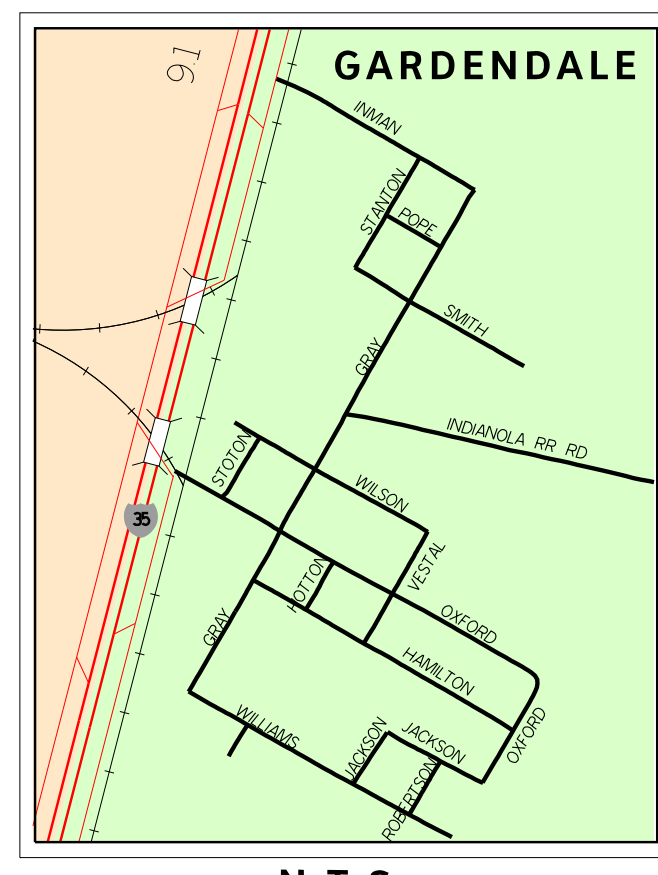

LA SALLE COUNTY TEXAS ROAD MAP

N.T.S.

N.T.S.

N.T.S.

N.T.S.

N.T.S.

La Salle County Precinct 1		La Salle County Precinct 2		La Salle County Precinct 3		La Salle County Precinct 4	
Road Name/Number	Miles	Road Name/Number	Miles	Road Name/Number	Miles	Road Name/Number	Miles
A. Gonzales	0.623	1st St	0.063	Allerkamp	7.166	Austin	0.271
Avant	1.001	2nd St	0.070	Arturo Gonzales	0.034	Beaton Rd	2.012
Avoyt	0.289	3rd St	0.049	Cameron	14.925	Broken Arrow	0.148
Avyla	3.901	Albert Martin	6.139	Cameron (McMullen)	3.499	Brown	1.991
Bellview	0.386	Bonanza	0.217	Catarinas	0.419	Castro	0.936
Carroll	5.467	Cemetery AW	0.443	Dable	1.701	Cemetery -Private	0.534
Carroll	0.250	Chapman Ranch Rd	1.301	Holland Dam	3.455	Calderas	0.118
Cibola	0.140	Childers	0.158	Huddleston	0.075	County Road 103	0.150
County line	3.735	Cochina	6.122	La Moto	5.625	County Road 104	0.130
County Road 101	0.065	Coquite	18.074	Los Cuernos	2.040	County Road 401	0.070
Daniels	1.395	Crisp	1.284	Los Mueces	11.024	Dallas	0.195
Deport	0.192	Encinal	0.416	Martinez	0.365	Des Moines	0.411
Falsette	7.317	French	0.167	Martinez	0.106	Dirty Shame	1.757
Freddie Capps	1.834	Johnson Rd	1.051	Old Fowlerton	2.146	El Jardin	5.995
Freddie Capps	9.093	Jordan	2.008	Thames	0.104	Far Worth	0.140
Grant	0.484	Junction	0.194	Velasquez	0.102	Franklin	1.013
Harvey Smith	3.492	Kraeger	3.123	Total Miles =	42.789	Galveston	0.101
Johnson Ranch	4.990	Live Oak S	0.169			Gray	0.592
Line Star	0.756	Magdalena	0.270			Guadalupe	0.232
Miller	0.749	Nopal	0.171			Guerrero	0.144
Moffatt	0.432	Pearall	0.216			Hamilton	0.307
Mudd	2.433	Railroad St	0.152			Hidalgo	0.145
Paine	3.220	Swanwick	3.276			Hipes	5.872
Orchoa	0.277	Uvalde	0.217			Horton Ave	0.058
Sanchez	0.991	Total Miles =	46.225			Houston	0.170
Solo Rd	1.463		20.43%			Huddleston	0.401
Stevenson	1.652					Indiana	0.420
Valley Wells	8.388					Indianola RR Rd	2.152
Veisler	1.352					Inman	0.229
Yeager	0.114					Irvin Rd	2.931
Total Miles =	29.30%					Jackson	0.175