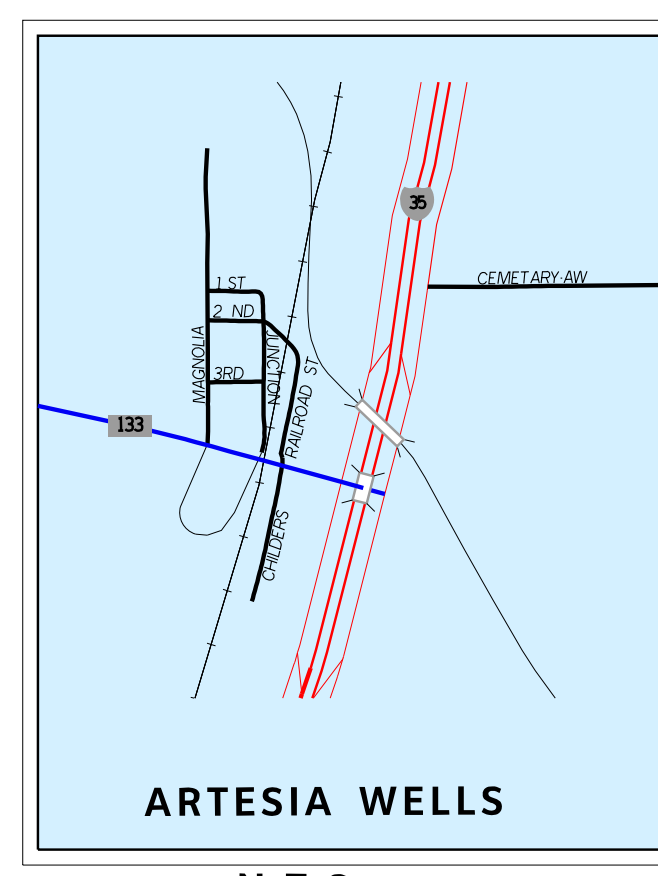

LA SALLE COUNTY TEXAS ROAD MAP

N.T.S.